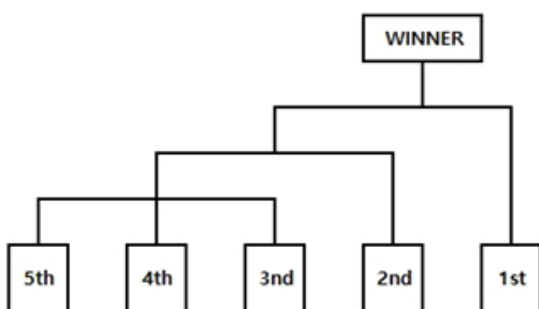

12:00 ~ 13:00	Lane Maintenance
		12:00 ~ 12:30	Women CHECK-IN / Ball Check
		13:30 ~ 16:00	Women 6G (2:2)
		General 6G best 2 advance to TV Final	
		16:00 ~ 17:00	Lane Maintenance
		16:00 ~ 16:30	Semi Final Open division Top 44 check in / ball check
		17:00 ~ 20:00	Open division 6G (2:2)
		Open 6G best 4 advance to TV Final	
Day 5	May 26 (Sat) TV Final	12:20까지	All division 2+2+4 TV Final bowlers Check-In
		12:40 - 12:40	Production Meeting
		13:56 - 14:19	General division TV Final match play
		14:19 - 14:42	Women division TV Final match play
		14:42 - 15:05	Open Division Best 4 Stepladder
		15:05 - 15:28	Open Division Best 3
		15:28 - 15:53	Open Division TV Final Champion
		15:53 ~ 16:00	Prize Ceremony & Interview

The above schedule may be changed by the sponsor or broadcasting stations' excuse.

3. TV Final Stepladder (Open division)